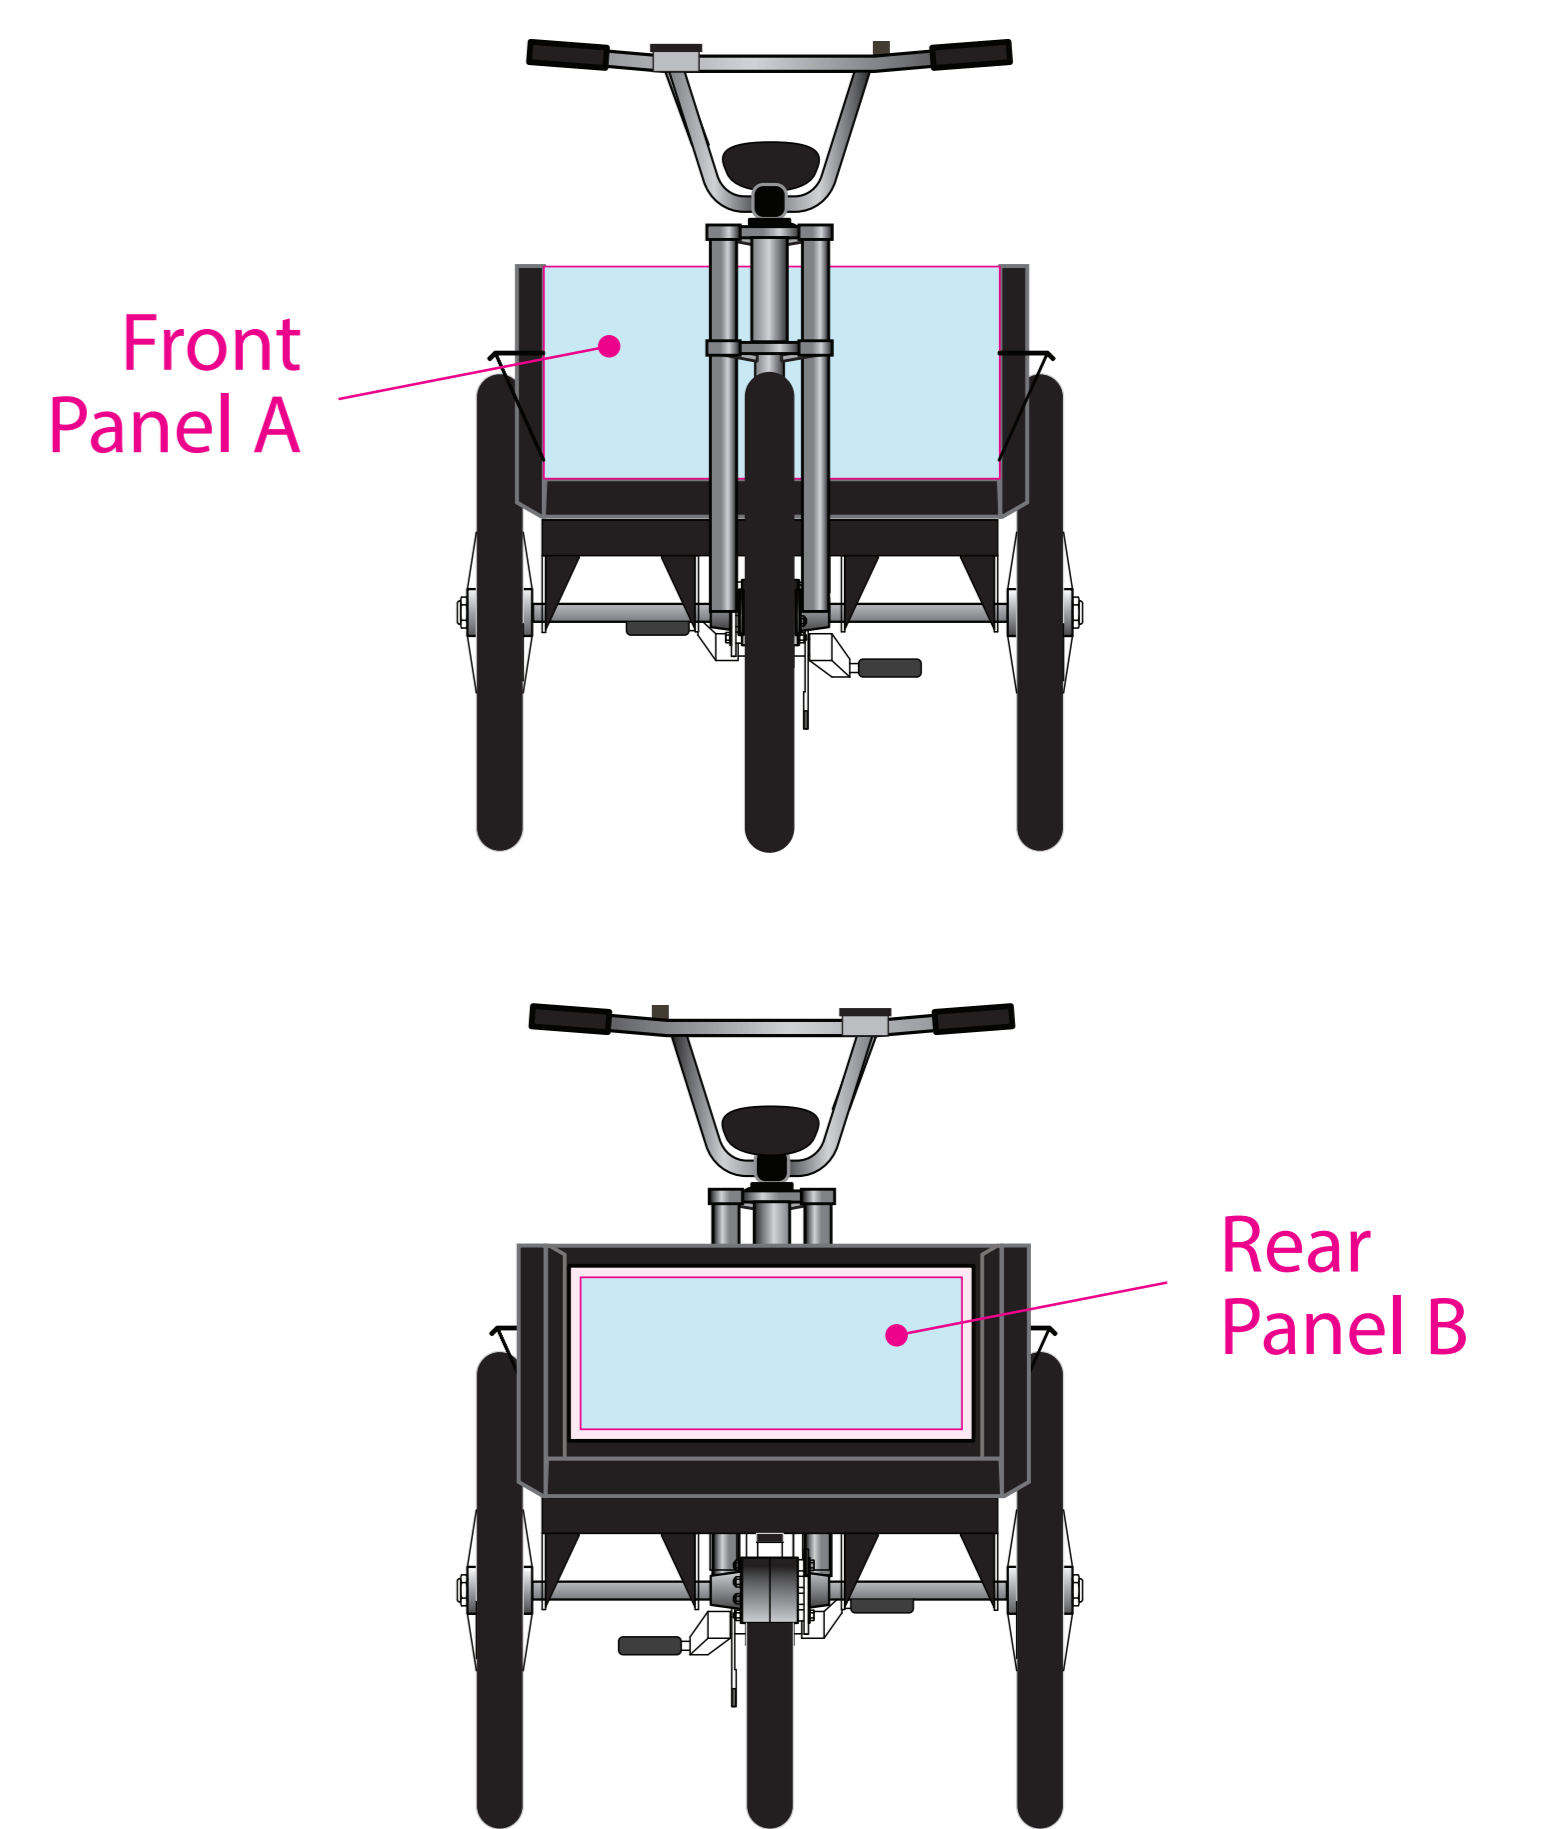

Transit 350 Plain

Transit 350 PLN Front Panel A

LIVE area:
25.5 wide x 12.0" tall
This edge will be the *final edge* after installed on panel. (Light blue area)
(For this vehicle, cut graphics are a better option than full vinyl print.)
For front decals no bleed. Supply full size decal to trim.

Transit 350 PLN Rear Panel B

LIVE area:
21.25" wide x 8.5" tall
This edge will be the final trim installed on panel. (Light blue area)

Bleed area = 22.75" wide x 9.75" tall
This is total decal size.

BLEED

Transit 350 PLN Right Side C

LIVE area: 31" wide x 12" tall (from bottom)
This edge will be the final size of the panel. (Light blue area)

Cargo box lip edge. 1" down from top edge.

NOTE: Artwork tucks under box edge lip. Visible area is 11" up from bottom

* NOTE: Area behind wheel does not show well. Avoid important content in this area.

Frame Chassis

Transit 350 PLN Left Side D

LIVE area: 31" wide x 12" tall (from bottom)
This edge will be the final size of the panel. (Light blue area)