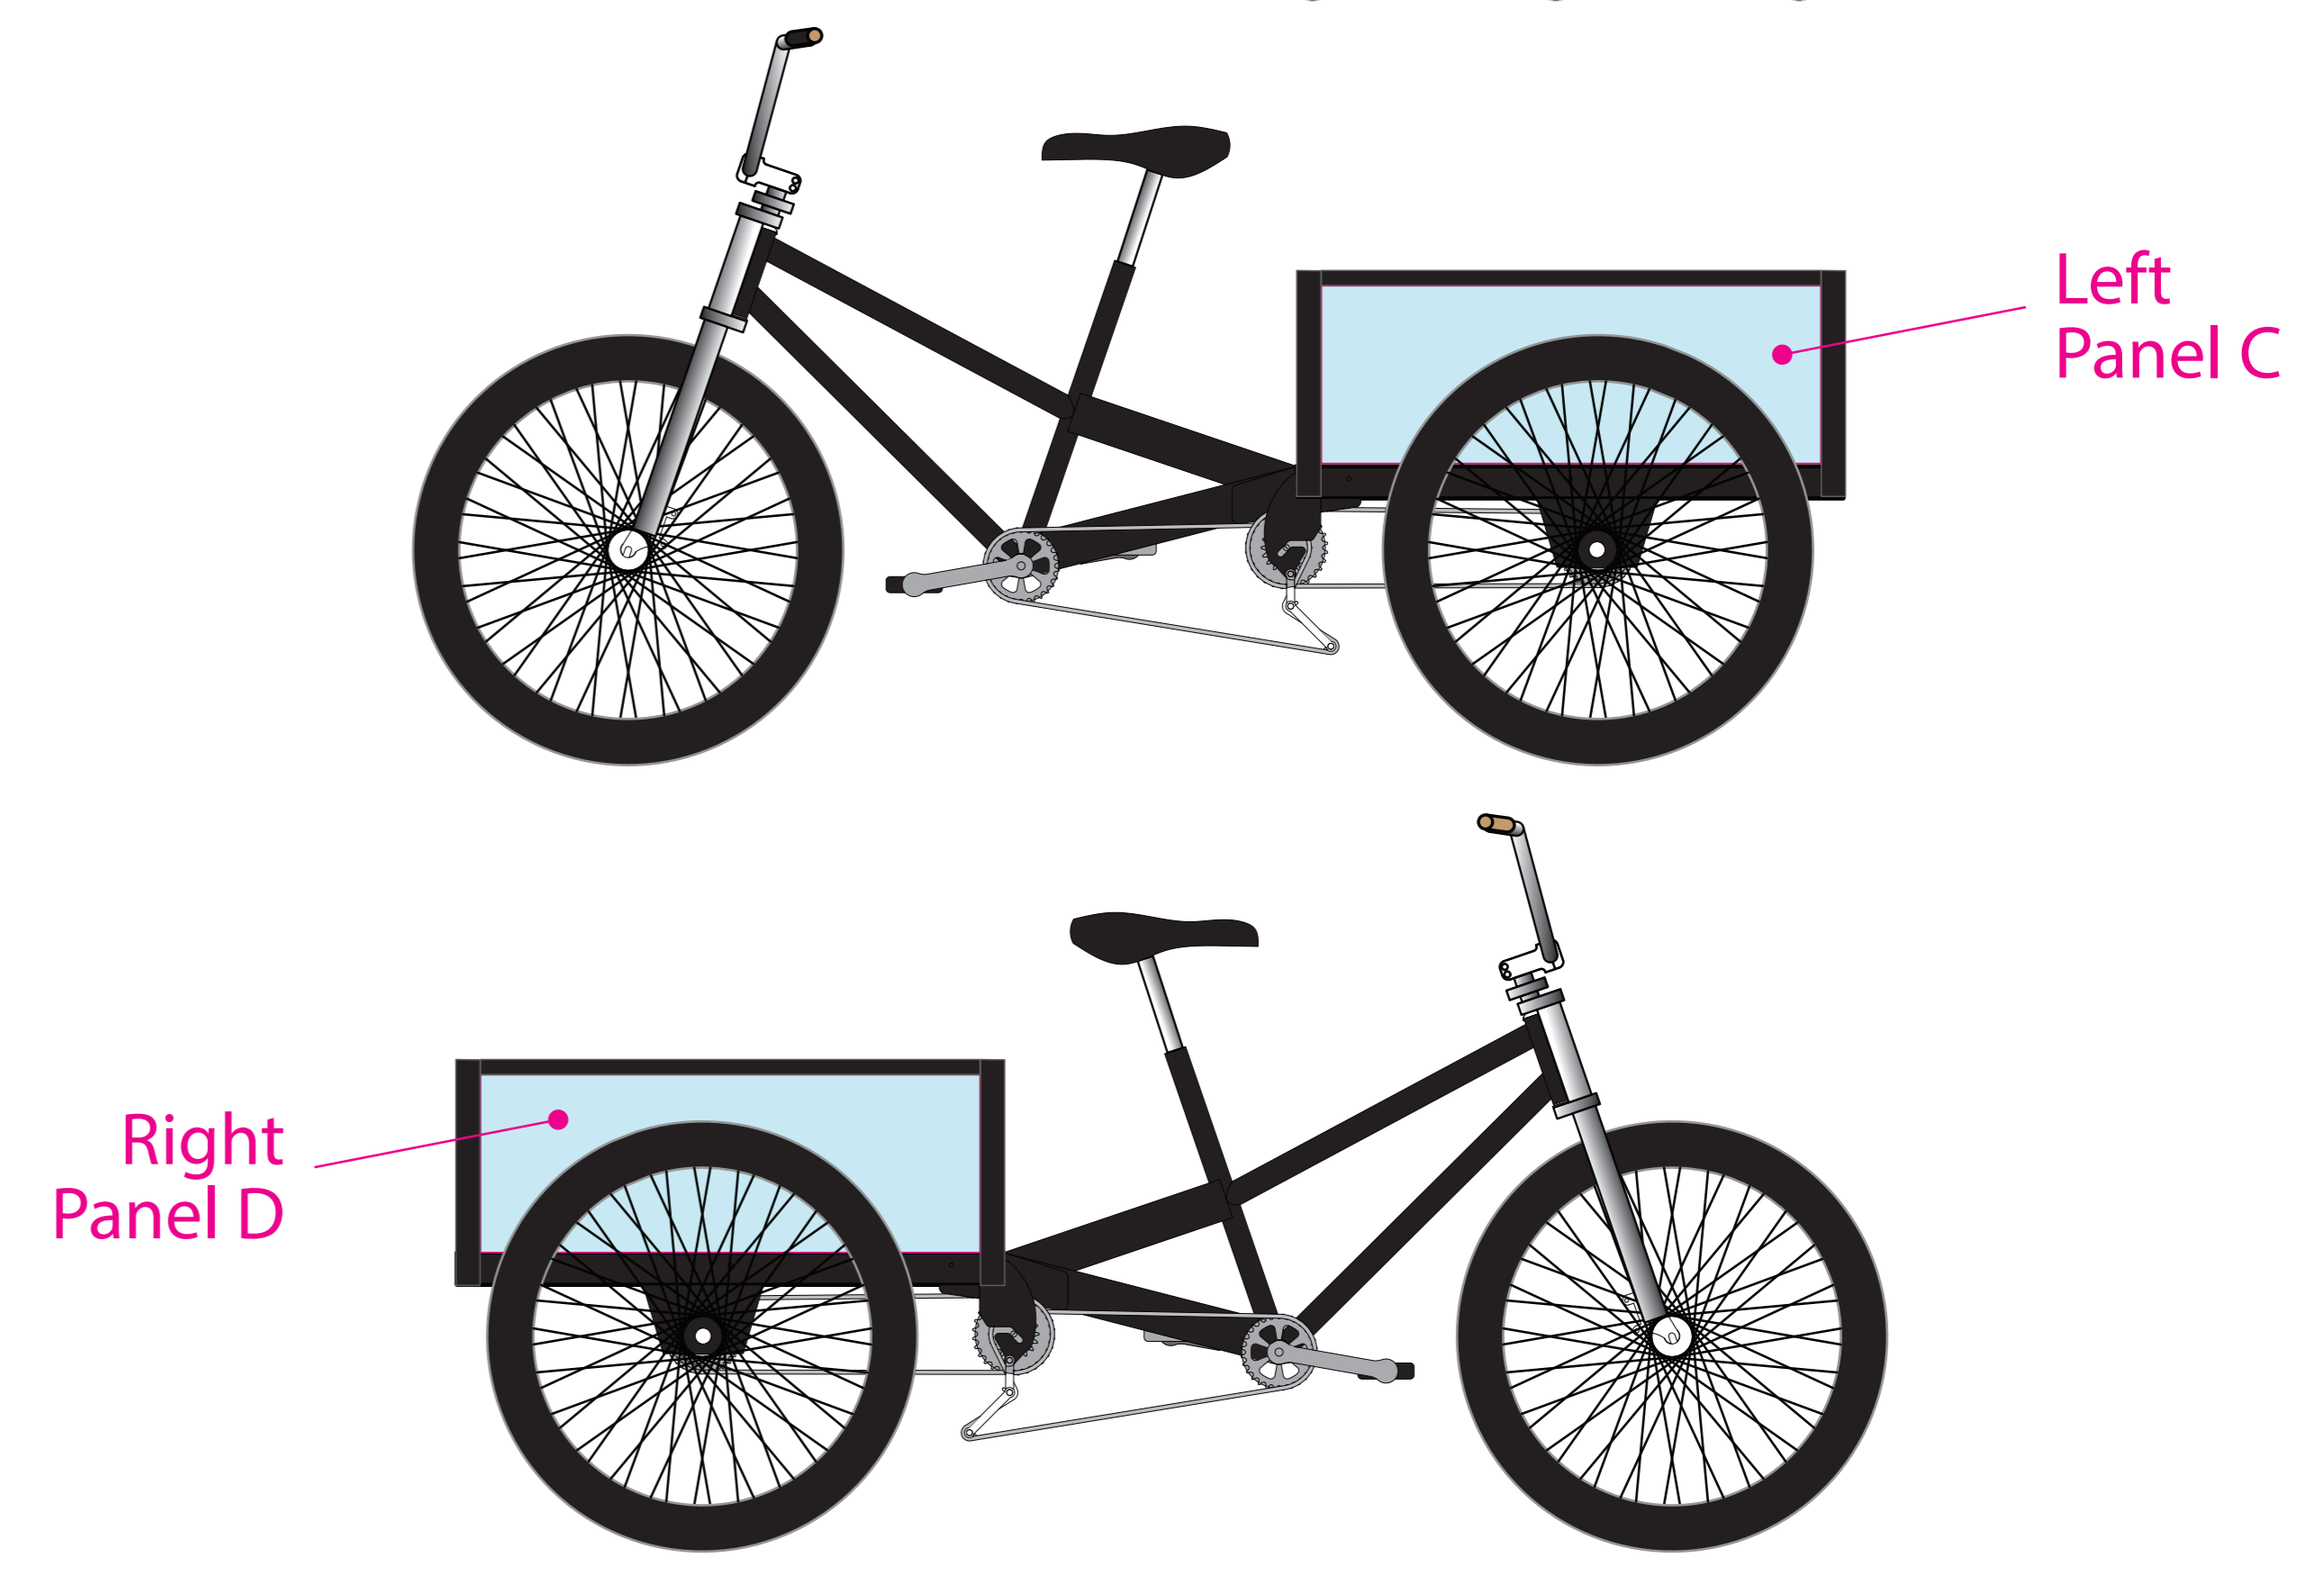

Transit 350 Plain

Transit 350 PLN Front Panel A

LIVE area:
25.5 wide x 12.0" tall
This edge will be the *final edge* after installed on panel. (Light blue area)
(For this vehicle, cut graphics are a better option than full vinyl print.)
For front decals no bleed. Supply full size decal to trim.

Transit 350 PLN Rear Panel B

LIVE area:
21.25" wide x 8.5" tall
This edge will be the final trim installed on panel. (Light blue area)

Bleed area = 22.75" wide x 9.75" tall
This is total decal size.

BLEED

Transit 350 PLN Right Side C

LIVE area: 31" wide x 12" tall (from bottom)
This edge will be the final size of the panel. (Light blue area)

Cargo box lip edge. 1" down from top edge.

NOTE: Artwork tucks under box edge lip. Visible area is 11" up from bottom

* NOTE: Area behind wheel does not show well. Avoid important content in this area.

Frame Chassis

Transit 350 PLN Left Side D

LIVE area: 31" wide x 12" tall (from bottom)
This edge will be the final size of the panel. (Light blue area)