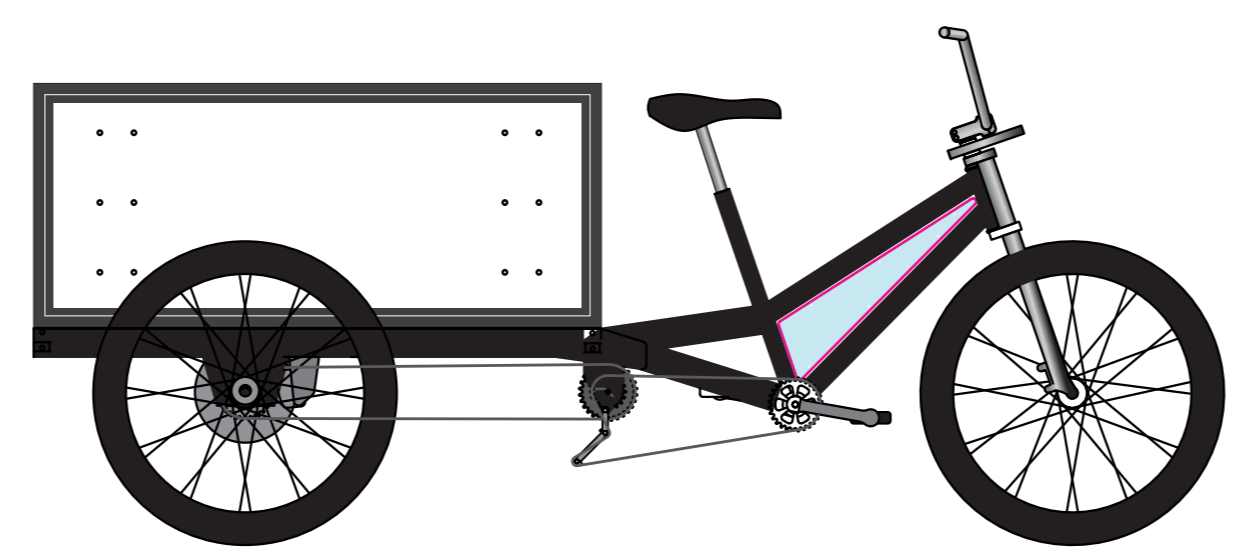

# Cargo 500 Chassis Triangle Template

Template is full size

These are the triangle pieces for the Full-Chassis. The live area (TRIM) is the light blue. Magent line and holes are the trim and mount points. The pink bleeds .33" outside the cut lines.

CoasterCycles.com

Right Side Panel

Left Side Panel

BLEED area:  
This edge will be the final EDGE of the decal *before* installation.  
(Light magenta area)

LIVE area:  
This edge will be the trimmed EDGE of the decal *after* installation.  
(Light blue area)

Level Line

Level Line