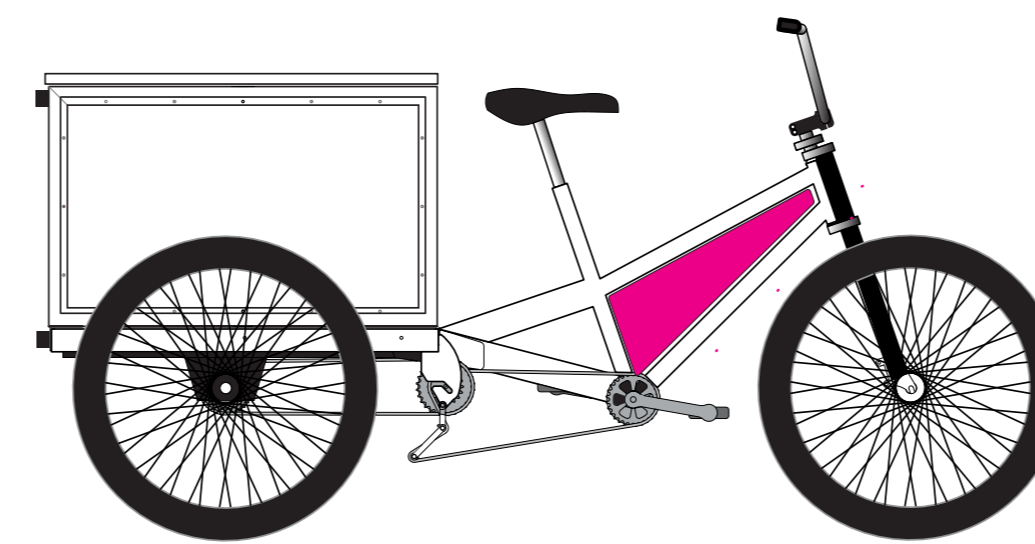

Cargo 350 & Pedicab Chassis Triangle Template

Template is full size

These are the triangle pieces for the Mini-Chassis and Pedicab vehicles. The live area (TRIM) is the light blue. Magent line and holes are the trim and mount points. The pink bleeds .33" outside the cut lines.

CoasterCycles.com

BLEED area:
This edge will be the final EDGE of the decal *before* installation.
(Light magenta area)

LIVE area:
This edge will be the trimmed EDGE of the decal *after* installation.
(Light blue area)

Level Line

Level Line